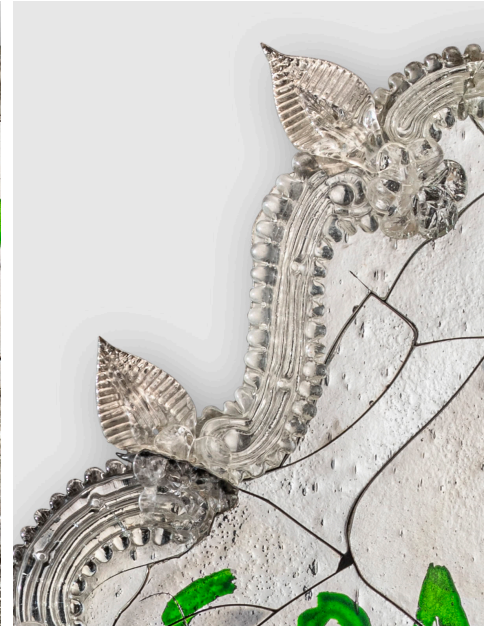

VETRALIA

/ functional art based in Venice /

Consume Obey Conform

Designer

Leo De Carlo

Typology

Specchio

Production year

2024

Production run

1

Dimensions

W. 58 cm - H. 95 cm - D. 6 cm

W. 22 ⁵³/₆₄ in - H. 37 ¹³/₃₂ in - D. 2 ²³/₆₄ in

Materials

Melted venetian glass, painted wood

Price

Price under request

Abstract

Your Face, a piece of the Melting Words collection, is the contemporary interpretation of a Venetian mirror: melted, deformed, cracked and vandalised like its namesake. Your Face is a metaphor for the state of the city of Venice: just as the mirror reflects the environment, Your Face makes us reflect on the way in which tourism economy has disintegrated one of the capitals of modern European culture.

www.vetraliacollectible.com